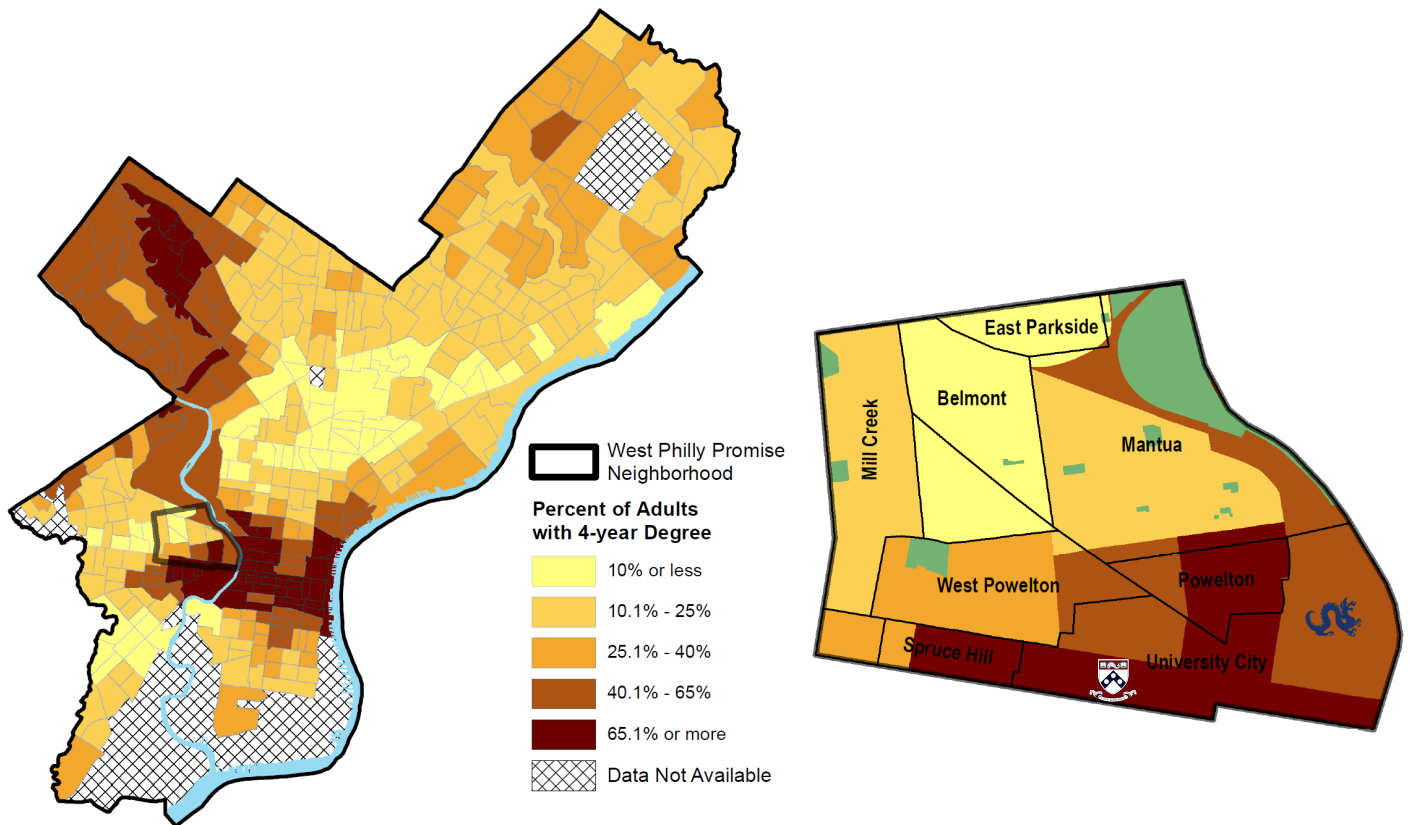

WEST PHILLY
PROMISE
NEIGHBORHOOD

EDUCATION BRIEF

GRAPHICS

Adults with a High School Diploma (2018)

82%

OF ADULTS IN
THE PROMISE
NEIGHBORHOOD

84%

OF ADULTS IN
PHILADELPHIA

Source: US Census- American Community Survey, 2018

Adults with a High School Diploma in Philadelphia and the Promise Neighborhood (2018)

Source: US Census- American Community Survey, 2018

RECOMMENDED CITATION

Early Childhood Education (2018)

Percentage of childcare slots in the Promise Neighborhood that are in high quality centers

Source: Childcare Map, 2018

RECOMMENDED CITATION

Internet Access (2018)

Percentage of households in the Promise Neighborhood with no internet access