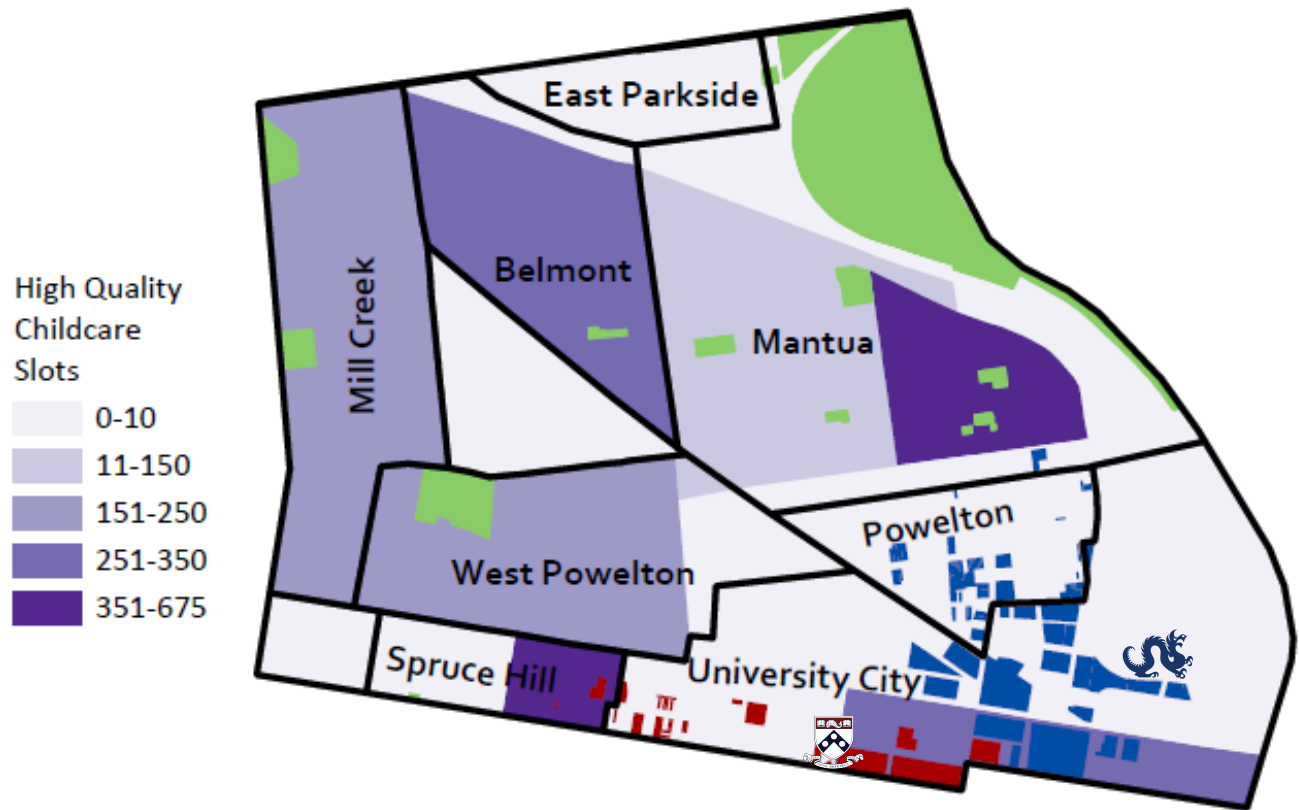

WEST PHILLY
PROMISE
NEIGHBORHOOD

EDUCATION BRIEF

GRAPHICS

Adults with a High School Diploma (2018)

82%

OF ADULTS IN
THE PROMISE
NEIGHBORHOOD

84%

OF ADULTS IN
PHILADELPHIA

Source: US Census- American Community Survey, 2018

Adults with a High School Diploma in Philadelphia and the Promise Neighborhood (2018)

Source: US Census- American Community Survey, 2018

RECOMMENDED CITATION

Early Childhood Education (2018)

Percentage of childcare slots in the Promise Neighborhood that are in high quality centers

Source: Childcare Map, 2018

RECOMMENDED CITATION

Internet Access (2018)

Percentage of households in the Promise Neighborhood with no internet access

Highest tier of overall scores for achievement, progress, and school climate

Lowest tier of overall scores for achievement, progress, and school climate

The following 7 schools were selected to be the focus of Promise Neighborhood programming: